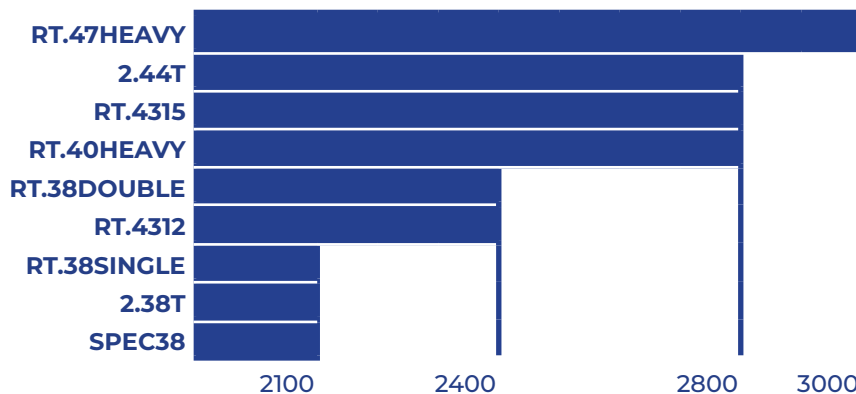

47mm Rolltec Extreme Tube 2.0mm x 3.2m

38mm Economy Tube 1.1mm x 5.5m

38mm Keyway Tube 1.0mm x 5.4m Standard

43mm Keyway Tube Heavy Duty Motorisation Tube 1.5mm x 5.8m

KPS ROLLER TUBE SELECTION GUIDE (MM)