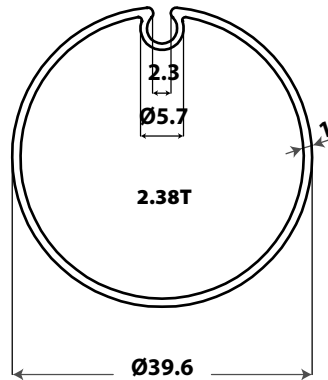

KPS ALUMINIUM TUBE PROFILES

1:1 SCALE

38mm Rolltec Tube 1 Keyway 1mm x 5.8m

38mm Rolltec Tube 2 Keyway 1.2mm x 5.8m

40mm Rolltec Tube 2 Keyway 1.8mm x 5.8m (Heavy Duty)

43mm Tube Open Slot 1.2mm x 5.8m

43mm Tube Open Slot 1.5mm x 5.8m

47mm Rolltec Extreme Tube 2.0mm x 3.2m

38mm Economy Tube 1.1mm x 5.5m

38mm Keyway Tube 1.0mm x 5.4m Standard

43mm Keyway Tube Heavy Duty Motorisation Tube 1.5mm x 5.8m

KPS ROLLER TUBE SELECTION GUIDE (MM)