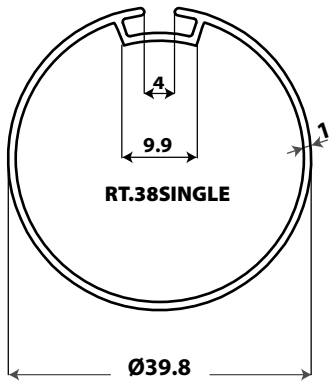

KPS ALUMINIUM TUBE PROFILES

1:1 SCALE

38mm Rolltec Tube 1 Keyway 1mm x 5.8m

38mm Rolltec Tube 2 Keyway 1.2mm x 5.8m

40mm Rolltec Tube 2 Keyway 1.8mm x 5.8m (Heavy Duty)

43mm Tube Open Slot 1.2mm x 5.8m

43mm Tube Open Slot 1.5mm x 5.8m