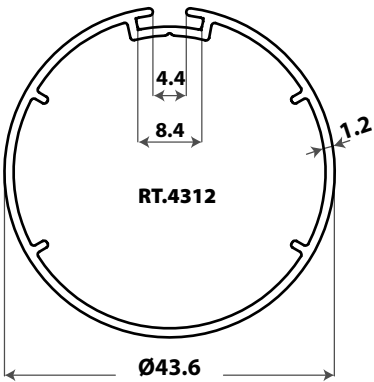

KPS ALUMINIUM TUBE PROFILES

1:1 SCALE

38mm Rolltec Tube 1 Keyway 1mm x 5.8m

38mm Rolltec Tube 2 Keyway 1.2mm x 5.8m

40mm Rolltec Tube 2 Keyway 1.8mm x 5.8m (Heavy Duty)

43mm Tube Open Slot 1.2mm x 5.8m

43mm Tube Open Slot 1.5mm x 5.8m