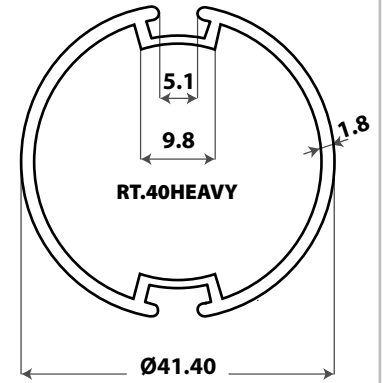

KPS ALUMINIUM TUBE PROFILES

1:1 SCALE

38mm Rolltec Tube 1 Keyway 1mm x 5.8m

38mm Rolltec Tube 2 Keyway 1.2mm x 5.8m

40mm Rolltec Tube 2 Keyway 1.8mm x 5.8m (Heavy Duty)

43mm Tube Open Slot 1.2mm x 5.8m

43mm Tube Open Slot 1.5mm x 5.8m

47mm Rolltec Extreme Tube 2.0mm x 3.2m

38mm Economy Tube 1.1mm x 5.5m

38mm Keyway Tube 1.0mm x 5.4m Standard

43mm Keyway Tube Heavy Duty Motorisation Tube 1.5mm x 5.8m

KPS ROLLER TUBE SELECTION GUIDE (MM)