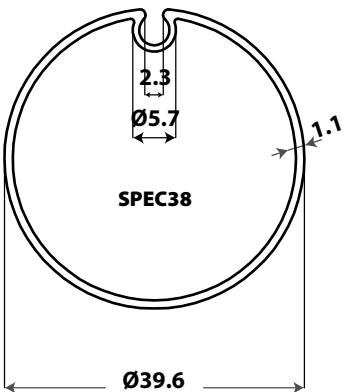

38mm Economy Tube 1.1mm x 5.5m