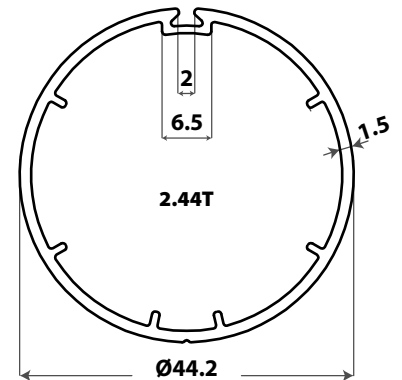

43mm Keyway Tube Heavy Duty Motorisation Tube 1.5mm x 5.8m