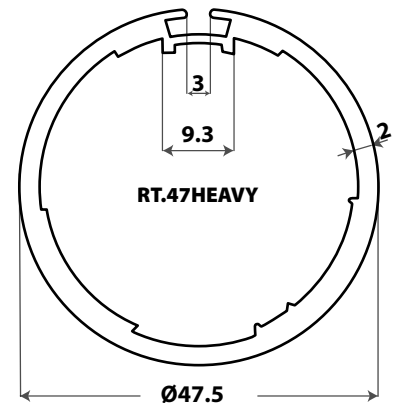

KPS ALUMINIUM TUBE PROFILES

1:1 SCALE

38mm Rolltec Tube 1 Keyway 1mm x 5.8m

38mm Rolltec Tube 2 Keyway 1.2mm x 5.8m

40mm Rolltec Tube 2 Keyway 1.8mm x 5.8m (Heavy Duty)

43mm Tube Open Slot 1.2mm x 5.8m

43mm Tube Open Slot 1.5mm x 5.8m

47mm Rolltec Extreme Tube 2.0mm x 3.2m

38mm Economy Tube 1.1mm x 5.5m

38mm Keyway Tube 1.0mm x 5.4m Standard

43mm Keyway Tube Heavy Duty Motorisation Tube 1.5mm x 5.8m

KPS ROLLER TUBE SELECTION GUIDE (MM)