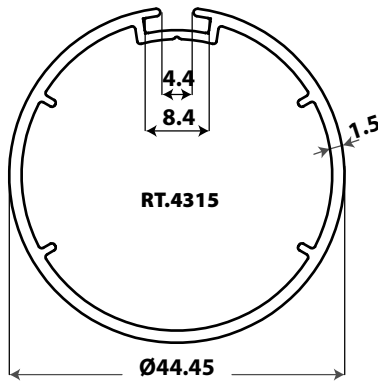

KPS ALUMINIUM TUBE PROFILES

1:1 SCALE

38mm Rolltec Tube 1 Keyway 1mm x 5.8m

38mm Rolltec Tube 2 Keyway 1.2mm x 5.8m

40mm Rolltec Tube 2 Keyway 1.8mm x 5.8m (Heavy Duty)

43mm Tube Open Slot 1.2mm x 5.8m

43mm Tube Open Slot 1.5mm x 5.8m

47mm Rolltec Extreme Tube 2.0mm x 3.2m

38mm Economy Tube 1.1mm x 5.5m

38mm Keyway Tube 1.0mm x 5.4m Standard

43mm Keyway Tube Heavy Duty Motorisation Tube 1.5mm x 5.8m

KPS ROLLER TUBE SELECTION GUIDE (MM)