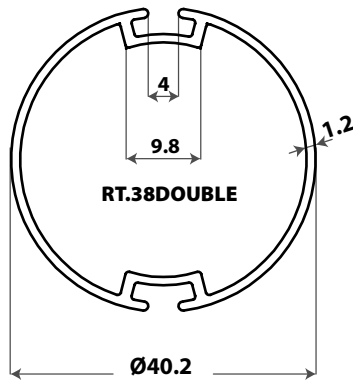

KPS ALUMINIUM TUBE PROFILES

1:1 SCALE

38mm Rolltec Tube 1 Keyway 1mm x 5.8m

38mm Rolltec Tube 2 Keyway 1.2mm x 5.8m

40mm Rolltec Tube 2 Keyway 1.8mm x 5.8m (Heavy Duty)

43mm Tube Open Slot 1.2mm x 5.8m

43mm Tube Open Slot 1.5mm x 5.8m