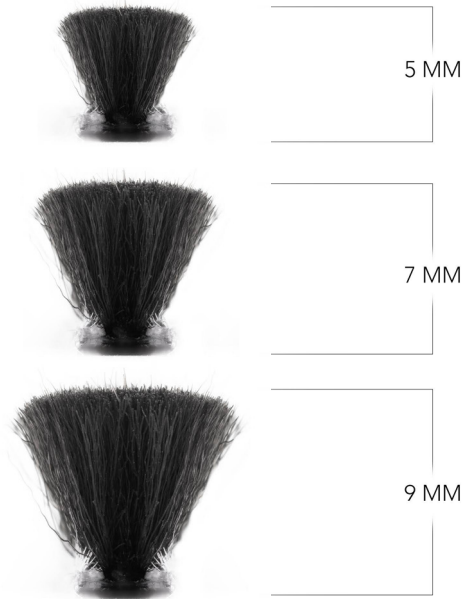

ELITE EVOLUTION BOTTOM RAIL

9 Decorator Colours

5.8 Metre lengths

Premium Powder Coated Finish

Recess-fix Bumper Strip Application

Face-fix Bumper Strip Application

Colour co-ordinated End Cap

Provides a sleek and modern finish

Able to be fabric wrapped

PEARL WHITE

SAHARA WHITE

ANODISED

SHALE GREY

RIVERGUM

JASPER

MONUMENT

BLACK SATIN

SAHARA BLACK

Scan to watch the
WRAP IT UP Video!

(03) 9308 8574 | sales@koolpelmet.com.au | koolpelmet.com.au

WOOL BUMPER STRIPS

- Available in 3 sizes
5mm, 7mm, and 9mm

- Available in 3 colours
White, Grey and Black