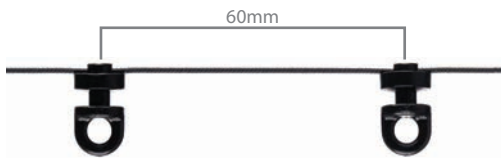

J0009-P-60BLK	L/CARRIER FOR HOOK RND 60mm BL Roll	1	$190.00
J0009-P-60WH	L/CARRIER FOR HOOK RND 60mm WH Roll	1	$190.00