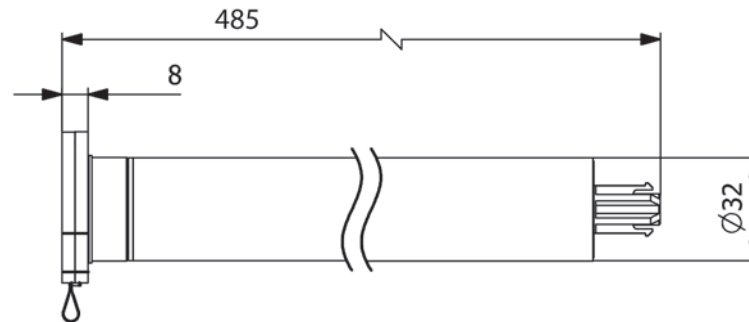

LUNA Tubular Motor - 32mm Battery

All pricing excludes GST. Subject to change without notification.

KPS Item Number	Description	Pack	Price Per Unit
L-RTM32	Luna Roll ULTRA Tubular Motor - 32mm	32	$290.00
	Operating Voltage: 7.4 V DC		
	Rated Power: 25 W		
	Rated Speed: 25 RPM		
	NM: 3.0		
	Max. Capacity: 15 SQM		
	Max. Kg: 9KG