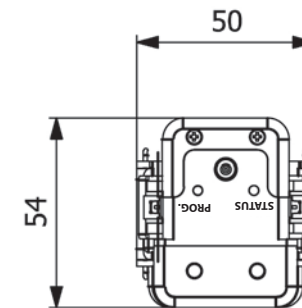

KPS Item Number

Description

Pack

Price Per Unit

L-GTM

Luna Glide Track Motor

25

$330.00

Operating Voltage: 7.4 V DC

Rated Power: 10 W

Linear Speed: 10 cm/s

Max. Curtain Weight (typ.): 12 kg

Max. Track Width (typ.): 6 m