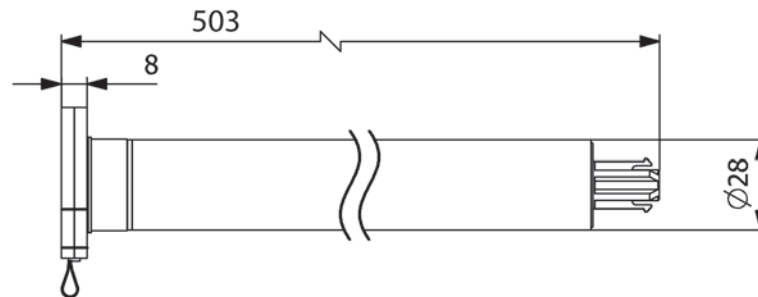

LUNA Tubular Motor - Crown/Drive Set

All pricing excludes GST. Subject to change without notification.

KPS Item Number

Description

Pack

Price Per Unit

201-001

Luna 28 MM - A Crown/Drive Set