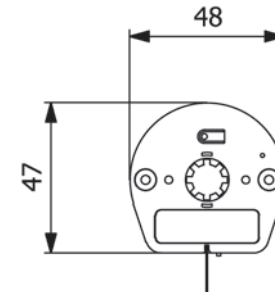

Smart home ready:

Fully compatible with Wi-Fi and voice control via matter.

LUNA Tubular Motor - 28mm Battery

All pricing excludes GST. Subject to change without notification.

KPS Item Number	Description	Pack	Price Per Unit
L-RTM28	Luna Roll Tubular Motor - 28mm	32	\$200.00
	Operating Voltage: 7.4 V DC		
	Rated Power: 10 W		
	Rated Speed: 25 RPM		
	NM: 1.1		
	Max. Capacity: 5.5 SQM		
	Max. Kg: 3.5KG		