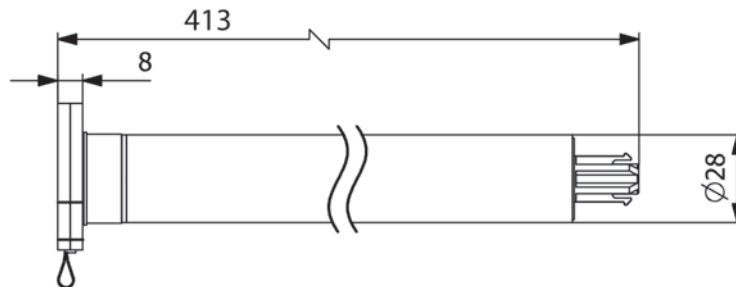

Smart home ready:

Fully compatible with Wi-Fi and voice control via matter.

LUNA Tubular Motor - 28mm Battery

All pricing excludes GST. Subject to change without notification.

KPS Item Number	Description	Pack	Price Per Unit
L-RTM28	Luna Roll Tubular Motor - 28mm	32	\$200.00
	Operating Voltage: 7.4 V DC		
	Rated Power: 10 W		
	Rated Speed: 25 RPM		
	NM: 1.1		
	Max. Capacity: 5.5 SQM		
	Max. Kg: 3.5KG		