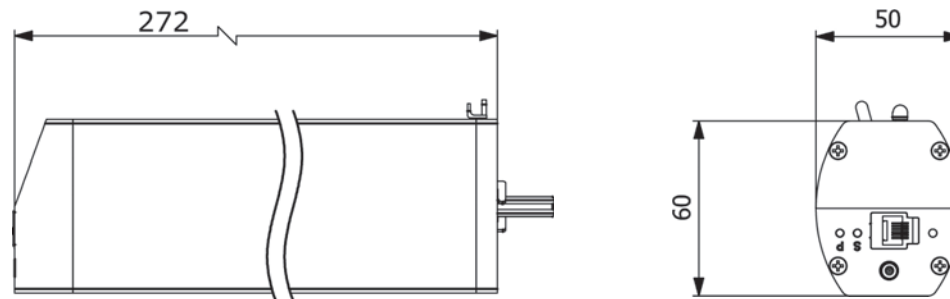

KPS Item Number	Description	Pack	Price Per Unit
TD20-HD	Luna Belt Curtain Motor Hardwired (240 V)	1	$325.00
	Rated Power: 35 W		
	Linear Speed: 15 cm/s		
	Max. Curtain Weight (typ.): 45 kg		
	Max. Track Width (typ.): 15 m		
	Luna Belt Power Source Variants		
	L = 225 mm	24 V DC