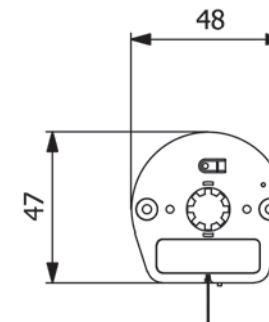

LUNA Tubular Motor - 32mm Battery

All pricing excludes GST. Subject to change without notification.

KPS Item Number	Description	Pack	Price Per Unit
L-RTM32	Luna Roll ULTRA Tubular Motor - 32mm	32	$290.00
	Operating Voltage: 7.4 V DC		
	Rated Power: 25 W		
	Rated Speed: 25 RPM		
	NM: 3.0		
	Max. Capacity: 15 SQM		
	Max. Kg: 9KG