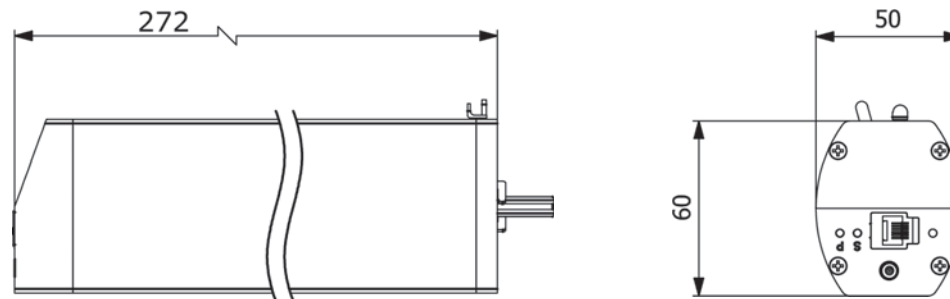

KPS Item Number	Description	Pack	Price Per Unit
T500-52	Luna Belt Battery Curtain Motor	1	$325.00
	Rated Power: 35 W		
	Linear Speed: 15 cm/s		
	Max. Curtain Weight (typ.): 45 kg		
	Max. Track Width (typ.): 15 m		
Luna Belt Power Source Variants			
	L = 270 mm	7.4 V Li-ion