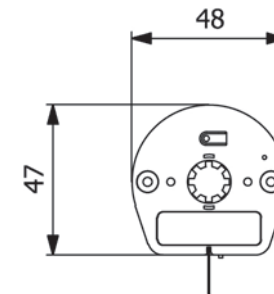

LUNA Tubular Motor - Crown/Drive Set

All pricing excludes GST. Subject to change without notification.

KPS Item Number

Description

Pack

Price Per Unit

201-001

Luna 28 MM - A Crown/Drive Set