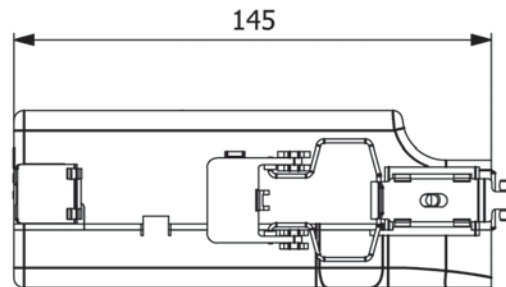

KPS Item Number

Description

Pack

Price Per Unit

L-GTM

Luna Glide Track Motor

25

$330.00

Operating Voltage: 7.4 V DC

Rated Power: 10 W

Linear Speed: 10 cm/s

Max. Curtain Weight (typ.): 12 kg

Max. Track Width (typ.): 6 m